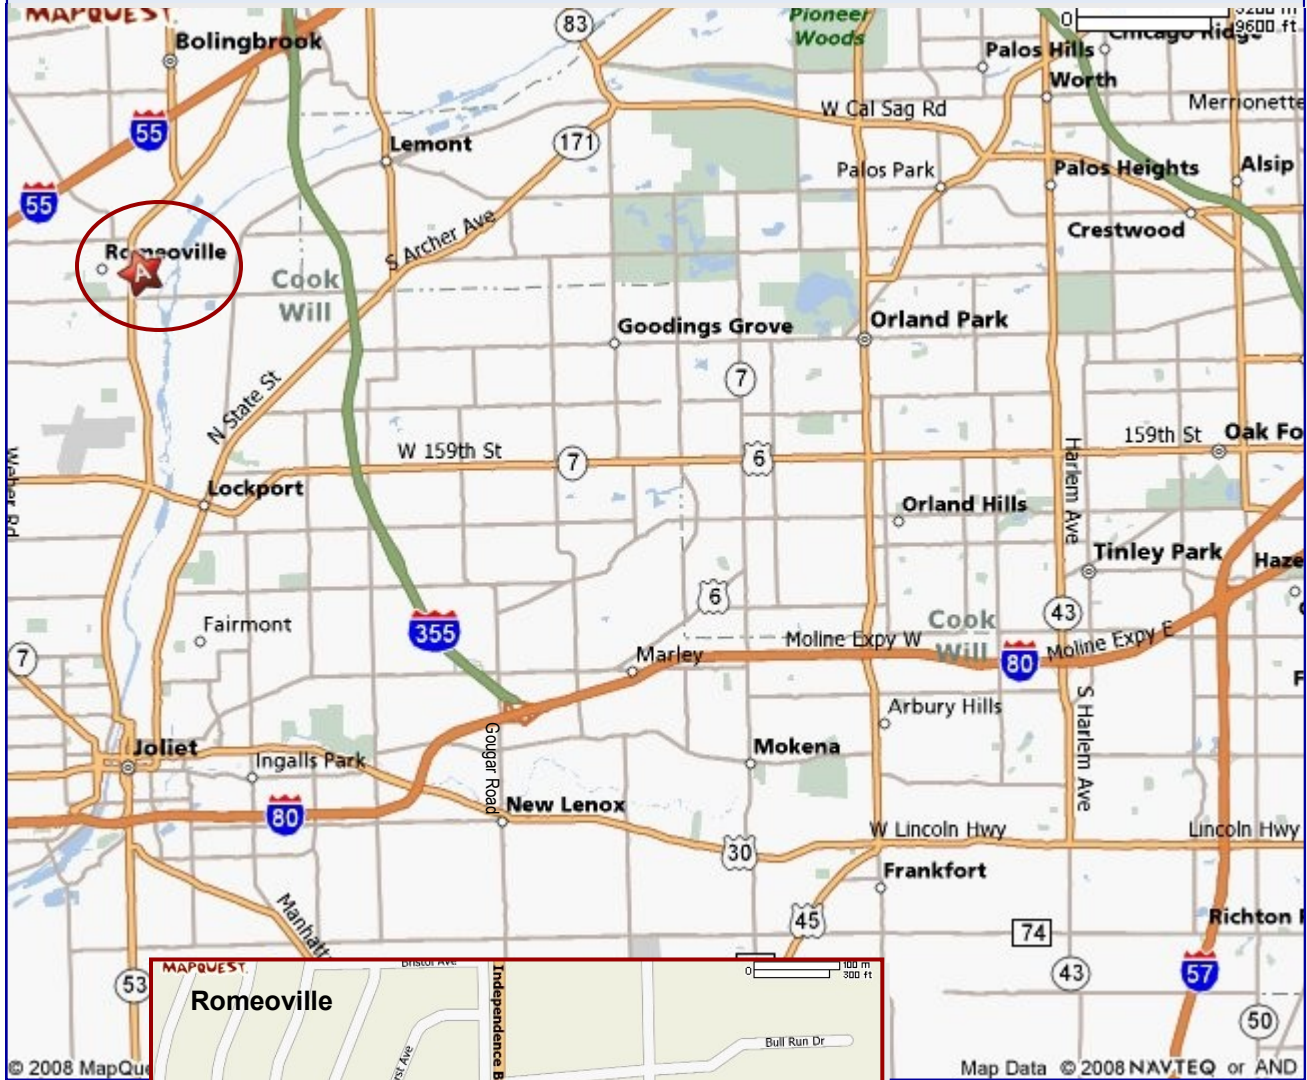

*OMNIFLX is located 30 miles southwest of Chicago, Illinois.*

**OMNIFLX<sup>®</sup>**  
515 Anderson Drive  
Suite 1200  
Romeoville, IL